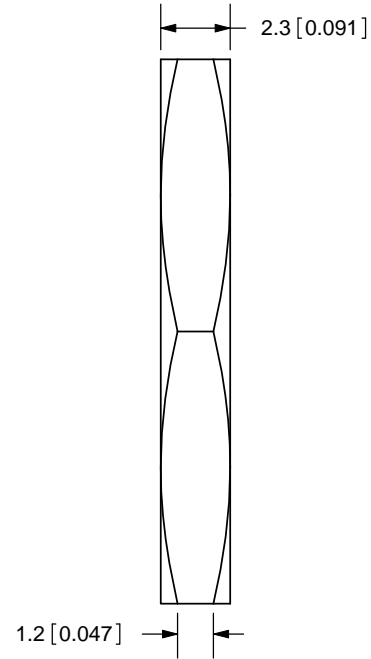

REV.	DESCRIPTION	DATE
A	NEW DRAWING	11/11/2009

TOLERANCE:
±0.1mm UNLESS OTHERWISE
SPECIFIED

CUI INC

20050 SW 112th Ave.
Tualatin, OR 97062
Phone: 503-612-2300
800-275-4899
Fax: 503-612-2383
Website: www.cui.com

TITLE: M13X1.0 NUT		REV: A
PART NO. PJ-011X-nut		UNITS: MM [INCHES]
DRAWN BY: ZRJ	APPROVED BY:	SCALE: 4:1

PC FILE NAME:
PJ-011X-nut

COPYRIGHT 2009
BY CUI INC.

	MATERIAL	PLATING	COLOR
NUT	Brass	Nickel	Silver